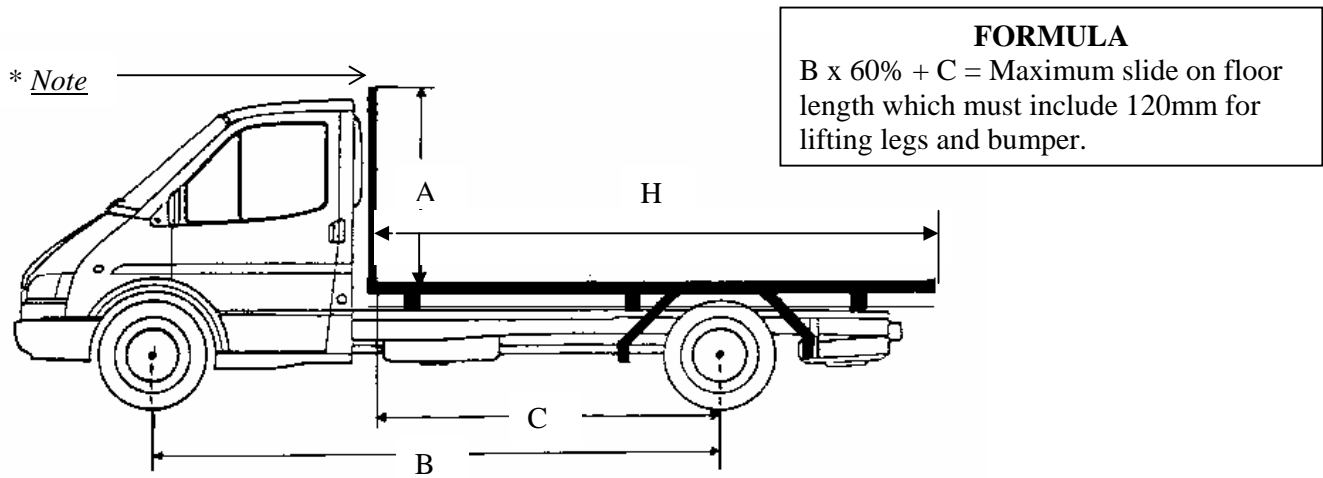

Vehicle measurements for slide on camper

- A. Overall height of hurdle or cab from tray.....
- B. Wheelbase from centre of both axles
- C. Distance from rear of hurdle to centre of rear axle

- D. Inside measurement of tray area
- E. Overall measurement of tray width.....
- F. Height of side rail above tray level.....
- G. Overall distance from ground to top of side rail.....
- H. Tray length.....
- I. Tray level to bottom of tie rail
- J. Diameter of tie rail (mm)

***NOTE:** Preferred height of hurdle above cab is 25mm to 35mm

- Vehicle make
- Vehicle model.....
- Year of manufacture
- Tray and tie rail construction type