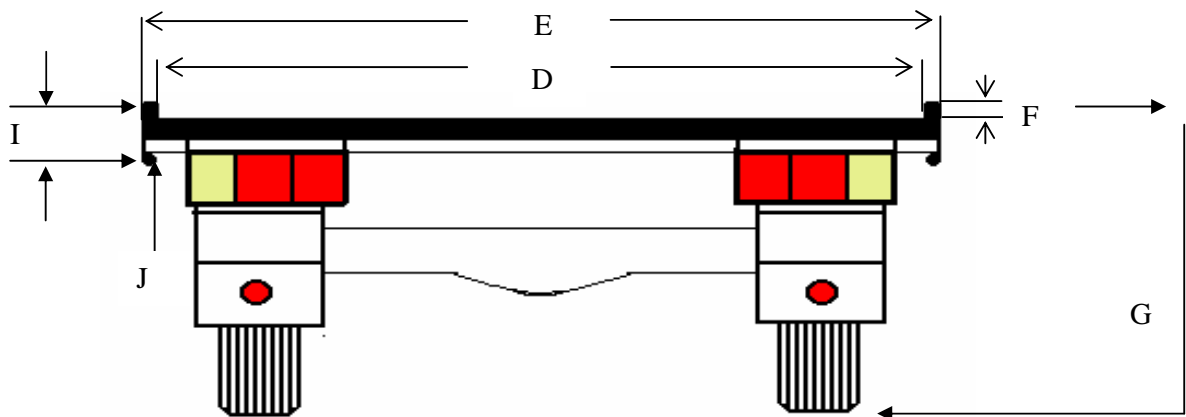

Vehicle measurements for slide on camper

- A. Overall height of hurdle or cab from tray.....
- B. Wheelbase from centre of both axles
- C. Distance from rear of hurdle to centre of rear axle

- D. Inside measurement of tray area
- E. Overall measurement of tray width.....
- F. Height of side rail above tray level.....
- G. Overall distance from ground to top of side rail.....
- H. Tray length.....
- I. Tray level to bottom of tie rail
- J. Diameter of tie rail (mm)

***NOTE:** Preferred height of hurdle above cab is 25mm to 35mm

- Vehicle make
- Vehicle model.....
- Year of manufacture
- Tray and tie rail construction type